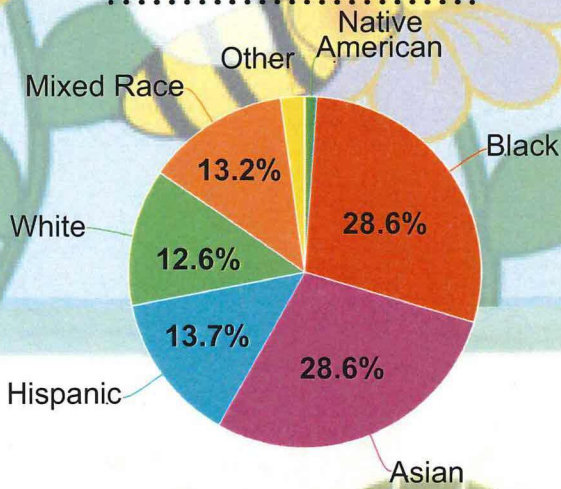

Event Summary

301 Surveys Completed

Race

Other race was 2.2%; Native American was 1.1%; No one identified as Hawaiian or Pacific Islander.

Zip Code

Gender

Age

26.5% of children were age 3 to 6 years.

The median age was 6 years.

5 year olds represented a significant portion of attendees, at 12.6%.