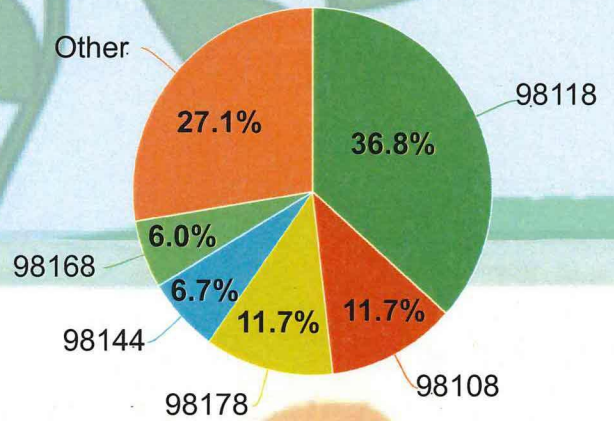

Event Summary

301 Surveys Completed

Race

Other race was 2.2%; Native American was 1.1%; No one identified as Hawaiian or Pacific Islander.

Zip Code

Gender

Age

26.5% of children were age 3 to 6 years.

The median age was 6 years.

5 year olds represented a significant portion of attendees, at 12.6%.