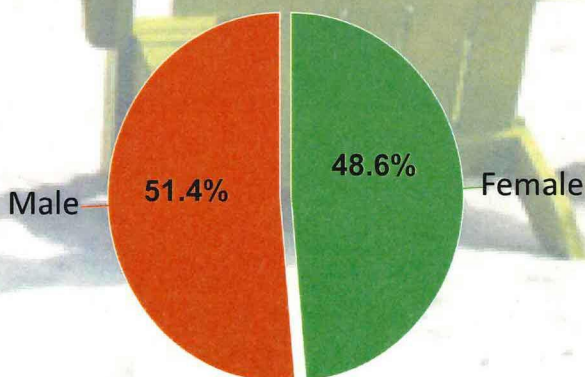

Event Summary

301 Surveys Completed

Race

Other race was 2.2%; Native American was 1.1%; No one identified as Hawaiian or Pacific Islander.

Zip Code

Gender

Age

26.5% of children were age 3 to 6 years.

The median age was 6 years.

5 year olds represented a significant portion of attendees, at 12.6%.