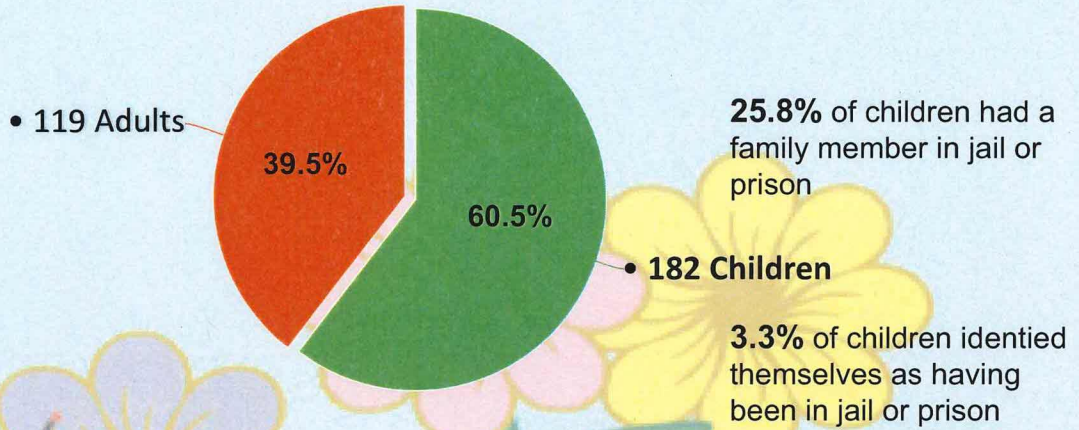

Event Summary

301 Surveys Completed

Race

Other race was 2.2%; Native American was 1.1%; No one identified as Hawaiian or Pacific Islander.

Zip Code

Gender

Age

26.5% of children were age 3 to 6 years.

The median age was 6 years.

5 year olds represented a significant portion of attendees, at 12.6%.